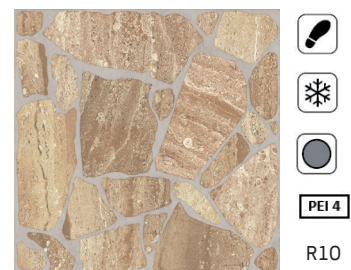

DEBRIS BROWN 33,3X33,3

méret (cm)	m² / doboz	m² / raklap
33,3 x 33,3 padló	1,6633	73,18