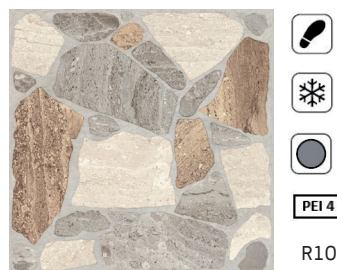

DEBRIS MIX 33,3X33,3